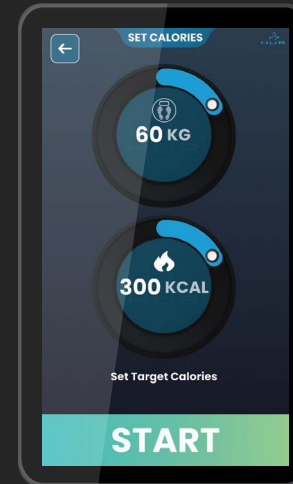

Weight Loss

Maintain Optimal Intensity

Build endurance and burn calories safely with a pre-set resistance curve designed to keep you in the fat-burning zone.

Targets

Users can customize their exercise experience with measurable targets: Time, Distance, Calories or Heart Rate. Real-time feedback keeps them engaged, while automatic progress tracking, synced across all **HUR SmartTouch™** devices, ensures every session is clear, data-driven, and motivating.

Time

Take Your Time

Set your preferred exercise duration. Consistent sessions will help build lasting endurance.

Calories

Measure the Burn

Set your calorie target, work at your own pace, and track results with every session.