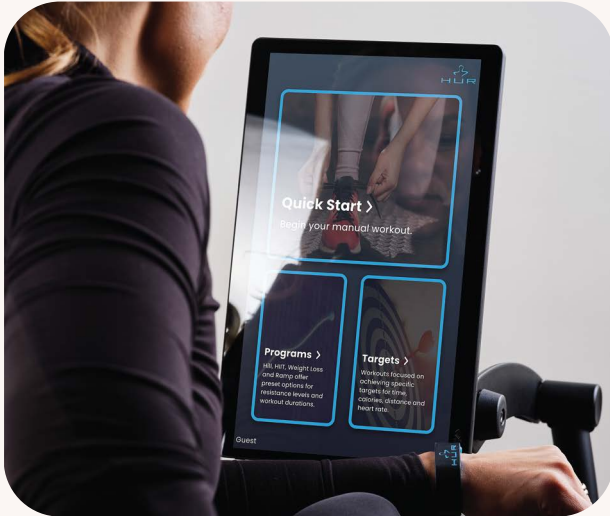

Quick Start

Jump straight into exercising with complete control of resistance and duration—perfect for flexible, spontaneous sessions.

Programs

Choose from preset workouts such as Hill, Ramp, HIIT, and Weight Loss, designed to keep every session effective and engaging.

Targets

Set individual goals for time, distance, calories, or heart rate, helping users stay motivated and track progress every step of the way.

Workouts
connected with
SmartTouch™
technology

Programs

Preset cardio programs—Hill, Ramp, HIIT, Weight Loss—offer users effective exercise options. Clear guidance and real-time feedback keep members engaged and confident, while automatic intensity control ensures every exercise session is purposeful.

Training progress is stored in the HUR SmartTouch™ system, creating a connected, individualized experience for every user.

Hill

Conquer the Climb

Challenge your endurance with dynamic resistance that simulates real hills.