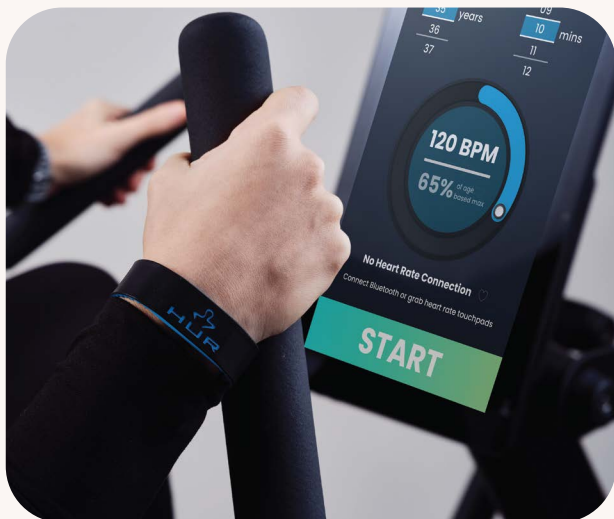

Training progress is stored in the HUR SmartTouch™ system, creating a connected, individualized experience for every user.

Hill

Conquer the Climb

Challenge your endurance with dynamic resistance that simulates real hills.

Ramp

Rise with Control

Step up your exercise progressively, for a balanced, rewarding challenge.

HIIT

Push Your Limits

Alternate between high-intensity and recovery to achieve a challenging exercise time efficiently.

Weight Loss

Maintain Optimal Intensity

Build endurance and burn calories safely with a pre-set resistance curve designed to keep you in the fat-burning zone.

Targets

Users can customize their exercise experience with measurable targets: Time, Distance, Calories or Heart Rate. Real-time feedback keeps them engaged, while automatic progress tracking, synced across all **HUR SmartTouch™** devices, ensures every session is clear, data-driven, and motivating.