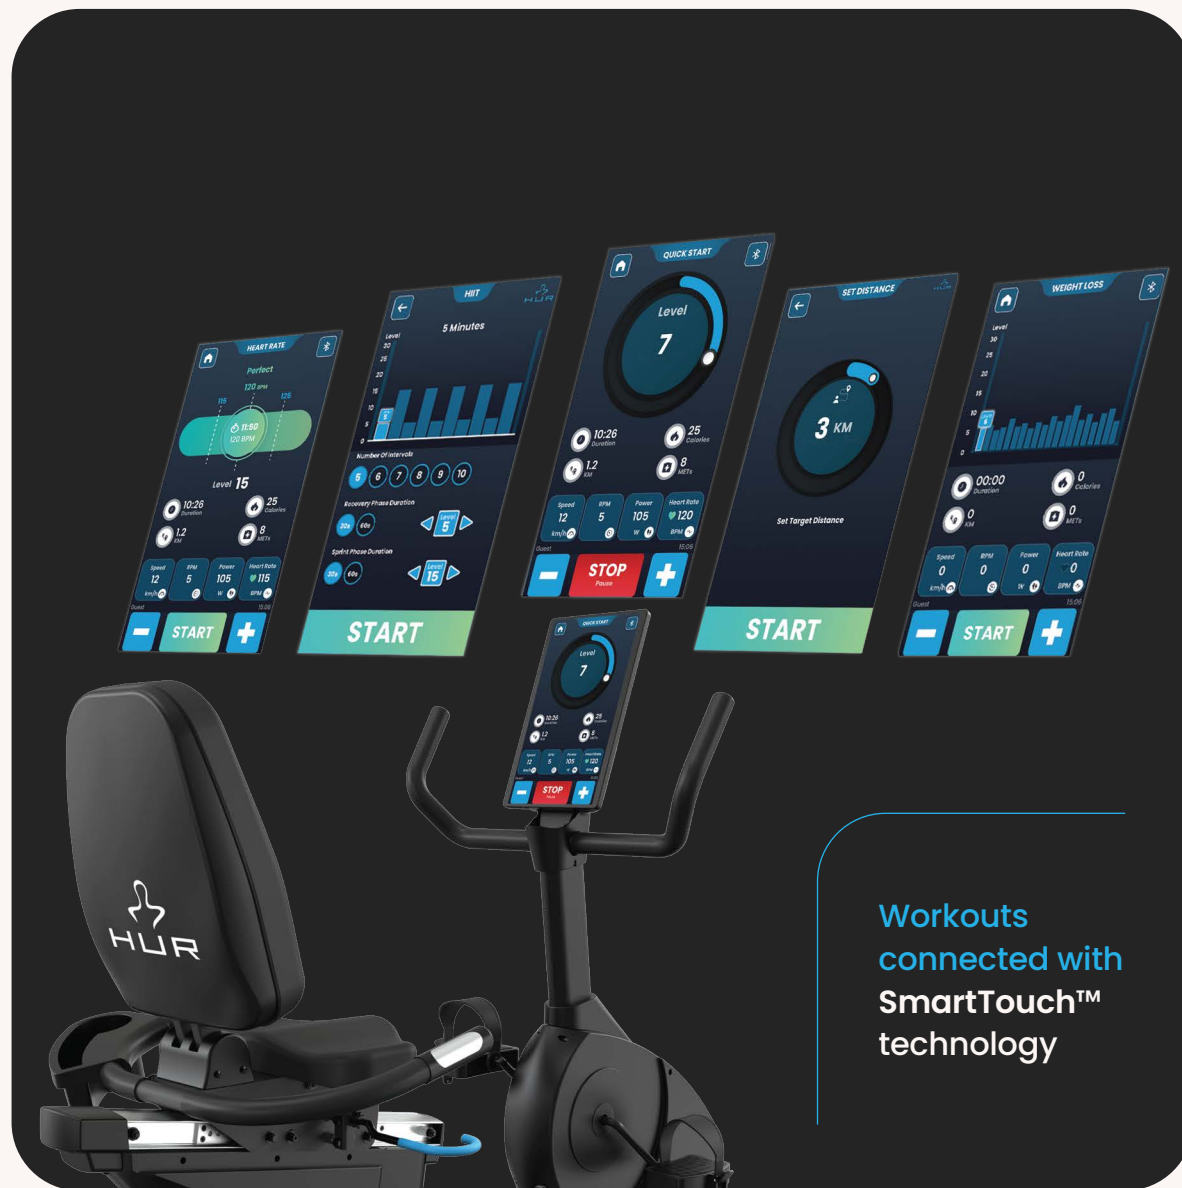

All cardio equipment is fully compatible with **HUR SmartTouch™** system. The equipment automatically connects to user profiles, tracks progress, and syncs workout data across multiple devices.

Engaging and individualized workouts

Quick Start

Jump straight into exercising with complete control of resistance and duration—perfect for flexible, spontaneous sessions.

Programs

Choose from preset workouts such as Hill, Ramp, HIIT, and Weight Loss, designed to keep every session effective and engaging.

Targets

Set individual goals for time, distance, calories, or heart rate, helping users stay motivated and track progress every step of the way.

Workouts
connected with
SmartTouch™
technology

Programs

Preset cardio programs—Hill, Ramp, HIIT, Weight Loss—offer users effective exercise options. Clear guidance and real-time feedback keep members engaged and confident, while automatic intensity control ensures every exercise session is purposeful.

HUR SmartTouch Cardio equipment

All HUR SmartTouch Cardio machines are designed to deliver a premium, user-friendly exercise experience. Each unit supports users up to 181 kg (400 lbs) and features a responsive 15.6" touch screen console that makes navigating workouts intuitive and engaging. Heart rate can be tracked via the contact handles, and the machines also support a wireless strap for even greater accuracy.