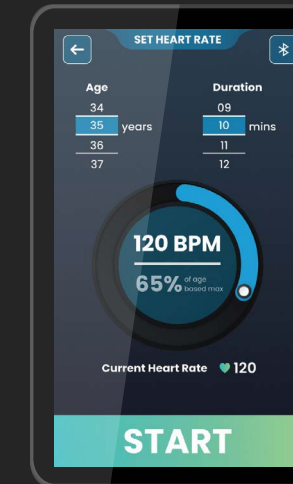

Weight Loss

Maintain Optimal Intensity

Build endurance and burn calories safely with a pre-set resistance curve designed to keep you in the fat-burning zone.

Targets

Users can customize their exercise experience with measurable targets: Time, Distance, Calories or Heart Rate. Real-time feedback keeps them engaged, while automatic progress tracking, synced across all **HUR SmartTouch™** devices, ensures every session is clear, data-driven, and motivating.

Time

Take Your Time

Set your preferred exercise duration. Consistent sessions will help build lasting endurance.

Calories

Measure the Burn

Set your calorie target, work at your own pace, and track results with every session.

Distance

Go Further

Select your target distance and enjoy the journey. Every milestone brings you closer to a stronger version of yourself.

Heart Rate

Stay in the Zone

Exercise within the target heart rate zone of your choosing to achieve the results you desire.