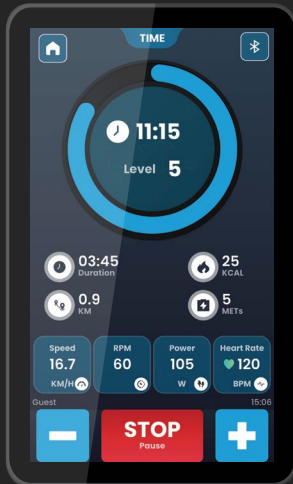

Weight Loss

Maintain Optimal Intensity

Build endurance and burn calories safely with a pre-set resistance curve designed to keep you in the fat-burning zone.

Targets

Users can customize their exercise experience with measurable targets: Time, Distance, Calories or Heart Rate. Real-time feedback keeps them engaged, while automatic progress tracking, synced across all **HUR SmartTouch™** devices, ensures every session is clear, data-driven, and motivating.

Distance

Go Further

Select your target distance and enjoy the journey. Every milestone brings you closer to a stronger version of yourself.

Heart Rate

Stay in the Zone

Exercise within the target heart rate zone of your choosing to achieve the results you desire.